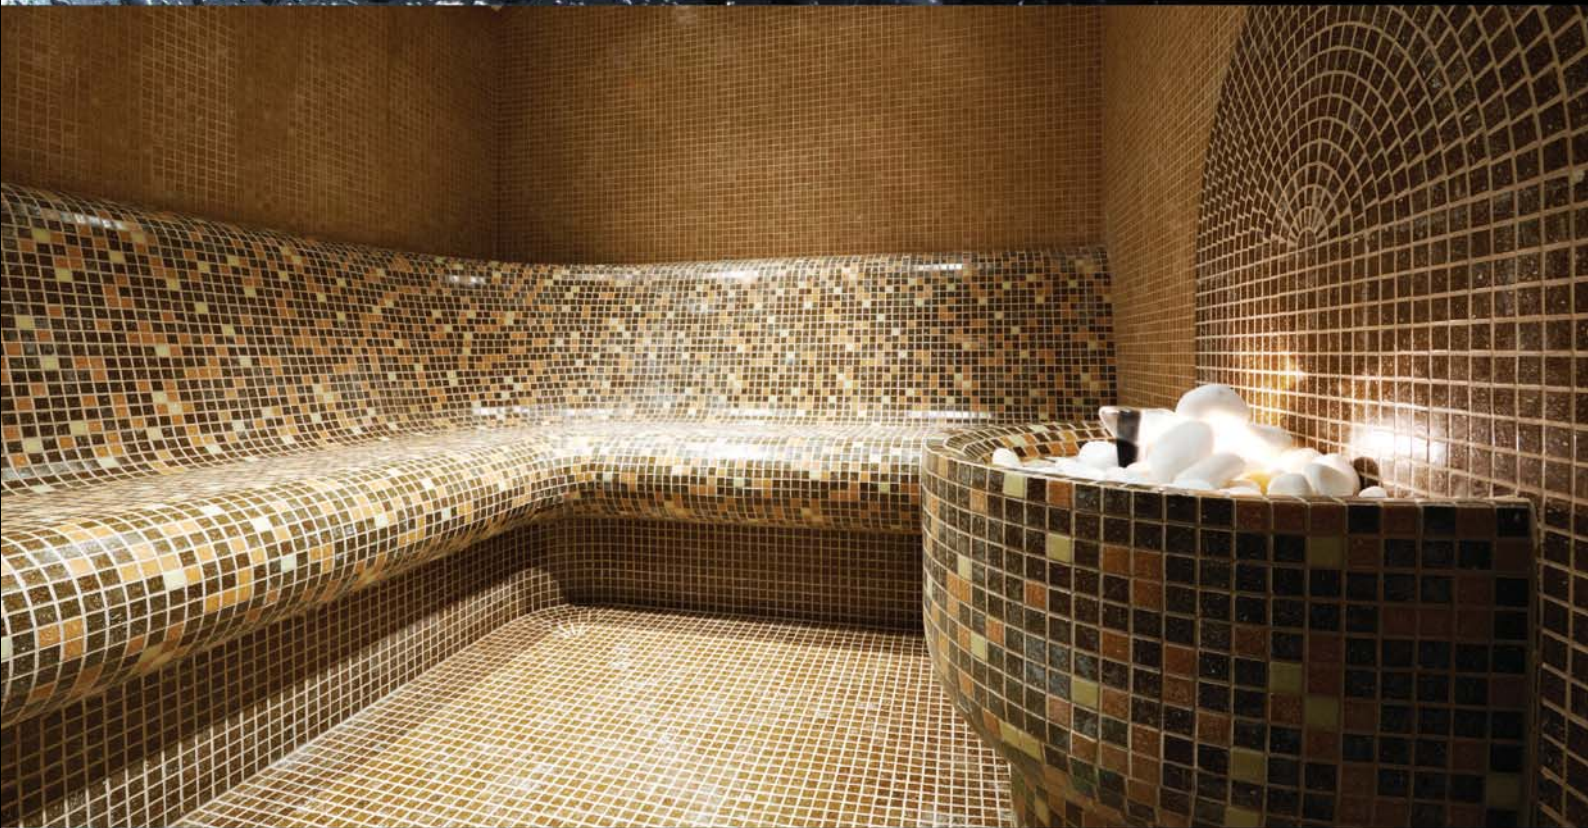

***Steam Bath
Generator***

ELECTROVAP®